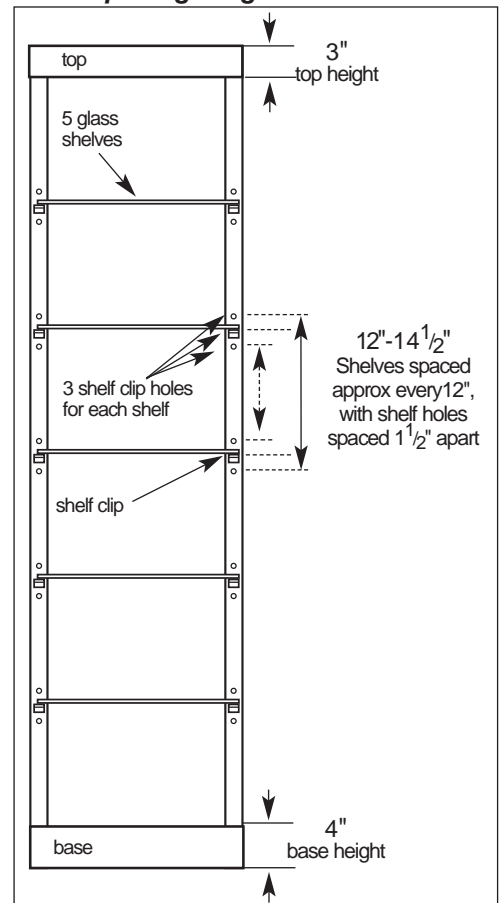

Shelf Spacing Diagram

ACTIVE
METAL, INC.

2219 Cottage St. ▪ Ashland, OH 44805 ▪ 419.281.9623 ▪ Fax: 419.282.0058 ▪ www.activemetalinc.com

© 2005 Active Metal Inc.