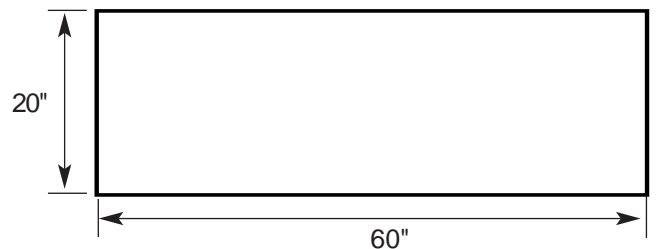

Powder coated metal sit-down showcase featuring glass fiber optic lighting

Standard Features:

- Top Light Bar
- 18 Adjustable Lens Heads
- 70 Total Light Points
- 1/4" Tempered Lockable Sliding Glass Doors
- Solid Metal Base Shelf
- 150 Watt Illuminator Housed Behind Swinging Metal Door
- 3 Sliding Metal Drawers For Storage

Product Size:

- 20" x 60" x 38"

Options:

- Mirrored Base Shelf
- Mirrored Sliding Glass Doors

2219 Cottage St.
Ashland, OH 44805
419.281.9623
Fax: 419.282.0058
www.activemetalinc.com
©2005 Active Metal Inc.